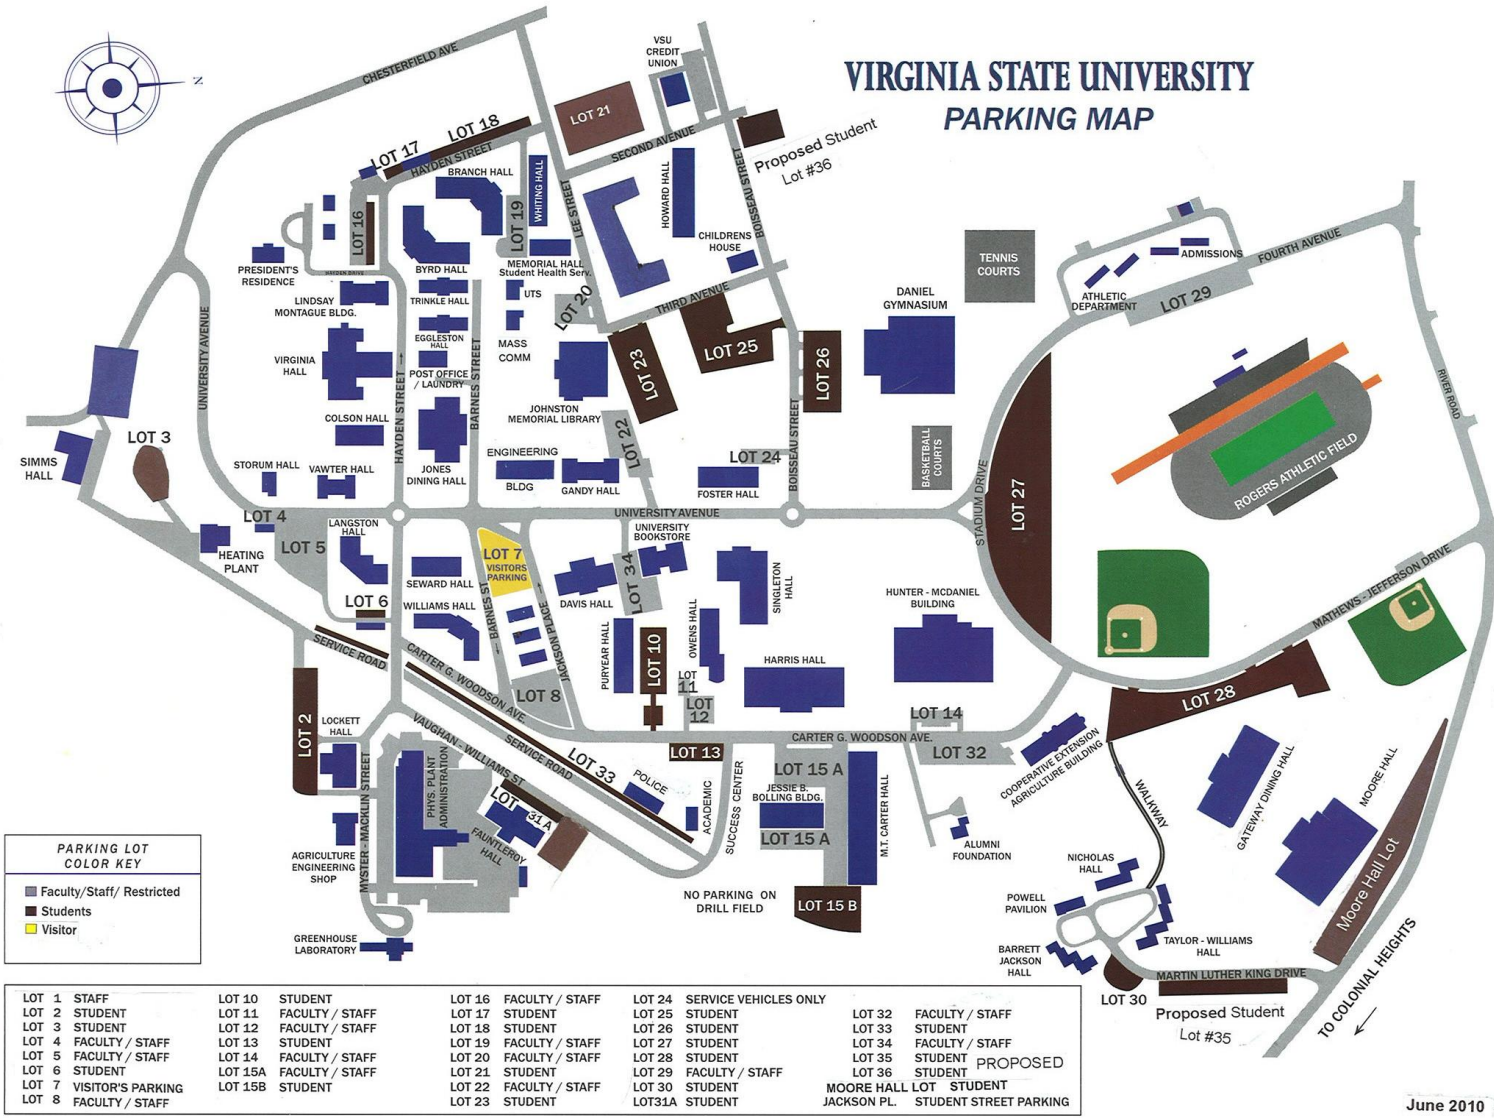

# VIRGINIA STATE UNIVERSITY PARKING MAP

**PARKING LOT COLOR KEY**

- Faculty/Staff/ Restricted
- Students
- Visitor

LOT 1 STAFF	LOT 10 STUDENT	LOT 16 FACULTY / STAFF	LOT 24 SERVICE VEHICLES ONLY	LOT 32 FACULTY / STAFF
LOT 2 STUDENT	LOT 11 FACULTY / STAFF	LOT 17 STUDENT	LOT 25 STUDENT	LOT 33 STUDENT
LOT 3 STUDENT	LOT 12 FACULTY / STAFF	LOT 18 STUDENT	LOT 26 STUDENT	LOT 34 FACULTY / STAFF
LOT 4 FACULTY / STAFF	LOT 13 STUDENT	LOT 19 FACULTY / STAFF	LOT 27 STUDENT	LOT 35 STUDENT
LOT 5 FACULTY / STAFF	LOT 14 FACULTY / STAFF	LOT 20 FACULTY / STAFF	LOT 28 STUDENT	LOT 36 STUDENT
LOT 6 STUDENT	LOT 15A FACULTY / STAFF	LOT 21 STUDENT	LOT 29 FACULTY / STAFF	MOORE HALL LOT STUDENT
LOT 7 VISITOR'S PARKING	LOT 15B STUDENT	LOT 22 FACULTY / STAFF	LOT 30 STUDENT	JACKSON PL. STUDENT STREET PARKING
LOT 8 FACULTY / STAFF		LOT 23 STUDENT	LOT 31A STUDENT	