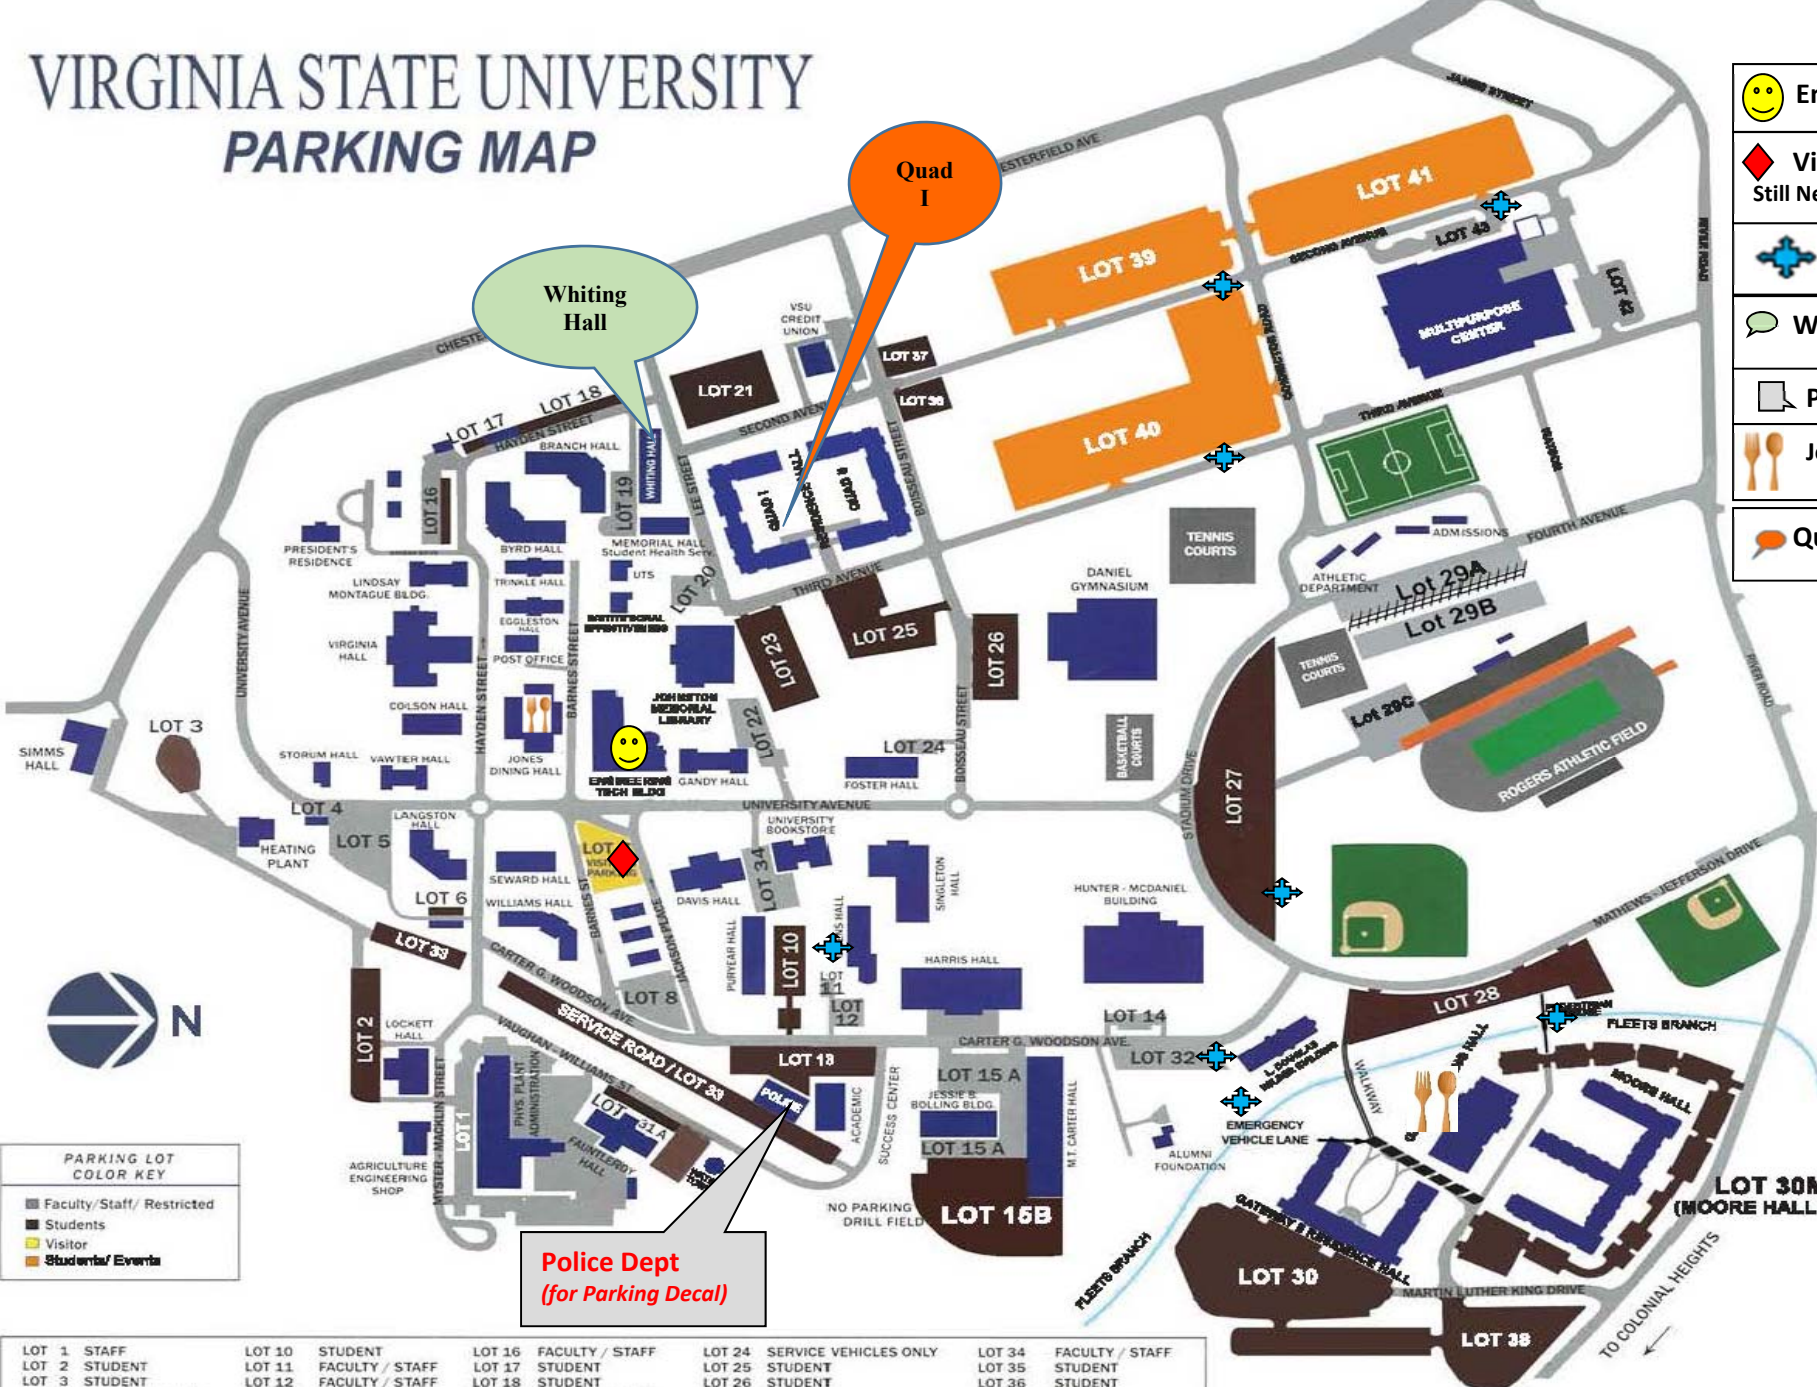

VIRGINIA STATE UNIVERSITY PARKING MAP

-  Engineering Bldg
-  Visitor Parking
Still Needs Parking Pass
-  Parking
-  Whiting Hall
-  Police Dept
-  Jones Dining Hall
-  Quad

Police Dept
(for Parking Decal)

PARKING LOT COLOR KEY

-  Faculty / Staff / Restricted
-  Students
-  Visitor
-  Student / Events

LOT 1 STAFF	LOT 10 STUDENT	LOT 16 FACULTY / STAFF	LOT 24 SERVICE VEHICLES ONLY	LOT 34 FACULTY / STAFF
LOT 2 STUDENT	LOT 11 FACULTY / STAFF	LOT 17 STUDENT	LOT 25 STUDENT	LOT 35 STUDENT
LOT 3 STUDENT	LOT 12 FACULTY / STAFF	LOT 18 STUDENT	LOT 26 STUDENT	LOT 36 STUDENT
LOT 4 FACULTY / STAFF	LOT 13 STUDENT	LOT 19 FACULTY / STAFF	LOT 27 STUDENT	LOT 37 STUDENT
LOT 5 FACULTY / STAFF	LOT 14 FACULTY / STAFF	LOT 20 FACULTY / STAFF	LOT 28 STUDENT	LOT 38 STUDENT
LOT 6 STUDENT	LOT 15A FACULTY / STAFF	LOT 21 STUDENT	LOT 29A & B & C FACULTY / STAFF	LOT 39 STUDENT
LOT 7 VISITOR'S PARKING	LOT 15B STUDENT	LOT 22 FACULTY / STAFF	LOT 30 STUDENT	LOT 40 STUDENT
LOT 8 FACULTY / STAFF		LOT 23 STUDENT	LOT 30M STUDENT	LOT 41 STUDENT
			LOT 31A STUDENT	LOT 42 FACULTY / STAFF
			LOT 32 FACULTY / STAFF	LOT 43 FACULTY / STAFF
			LOT 33 STUDENT	

*JACKSON PL. STUDENT STREET PARKING

January 2018